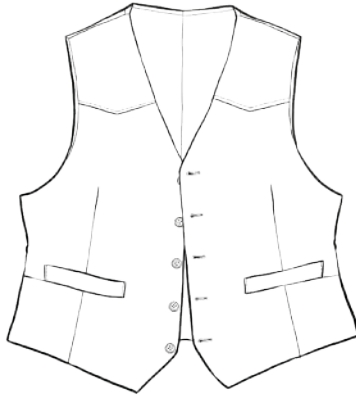

MENS VEST

	XS		SM		M		L		XL	
Vest	CM	INCHES	CM	INCHES	CM	INCHES	CM	INCHES	CM	INCHES
Chest	91	36"	96	38"	102	40"	107	42"	112	44"