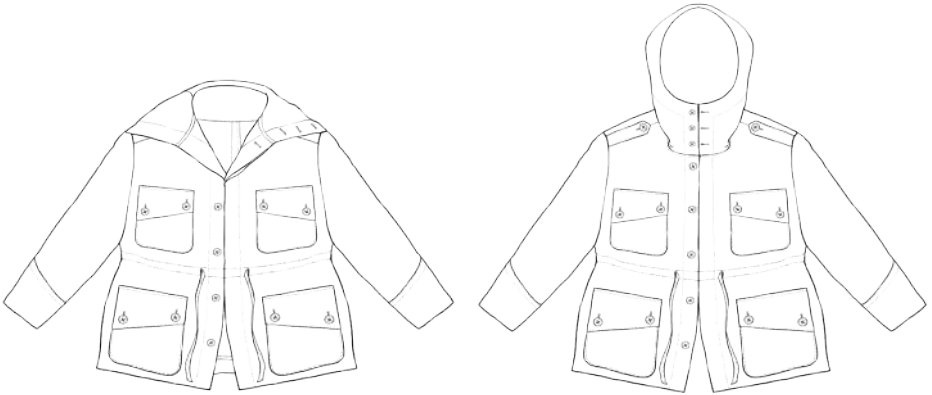

MENS PARKA JACKET

	XS		SM		M		L		XL	
Jacket	CM	INCHES	CM	INCHES	CM	INCHES	CM	INCHES	CM	INCHES
Chest	91	36"	96	38"	102	40"	107	42"	112	44"
Sleeve	58-60	23-24"	60-63"	24-25"	60-63	24-25"	60-63	24-25"	63-66	25-26"
Shoulder	43	17"	44	17.5"	46	18"	47	18.5"	48	19"