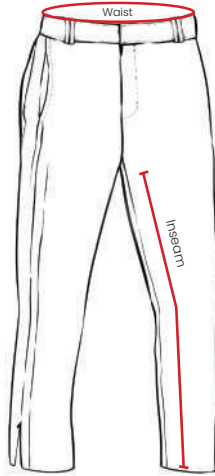

MENS STRIPE PANTS

	XS		SM		M		L		XL	
Pants	CM	INCHES	CM	INCHES	CM	INCHES	CM	INCHES	CM	INCHES
Waist	71-74	28-29"	76-81	30-32"	84-86	33-34"	89-94	35-37"	96-101	38-40"
Inseam	68-76	27-30"	71-81	28-32"	71-81	28-32"	73-81	29-32"	76-84	30-33"