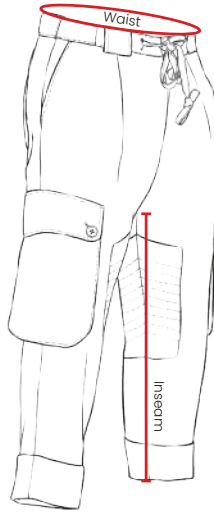

# MENS CARGO PANTS

	XS		SM		M		L		XL	
Pants	CM	INCHES	CM	INCHES	CM	INCHES	CM	INCHES	CM	INCHES
Waist	71-74	28-29"	76-81	30-32"	84-86	33-34"	89-94	35-37"	96-101	38-40"
Inseam	68-76	27-30"	71-81	28-32"	71-81	28-32"	73-81	29-32"	76-84	30-33"